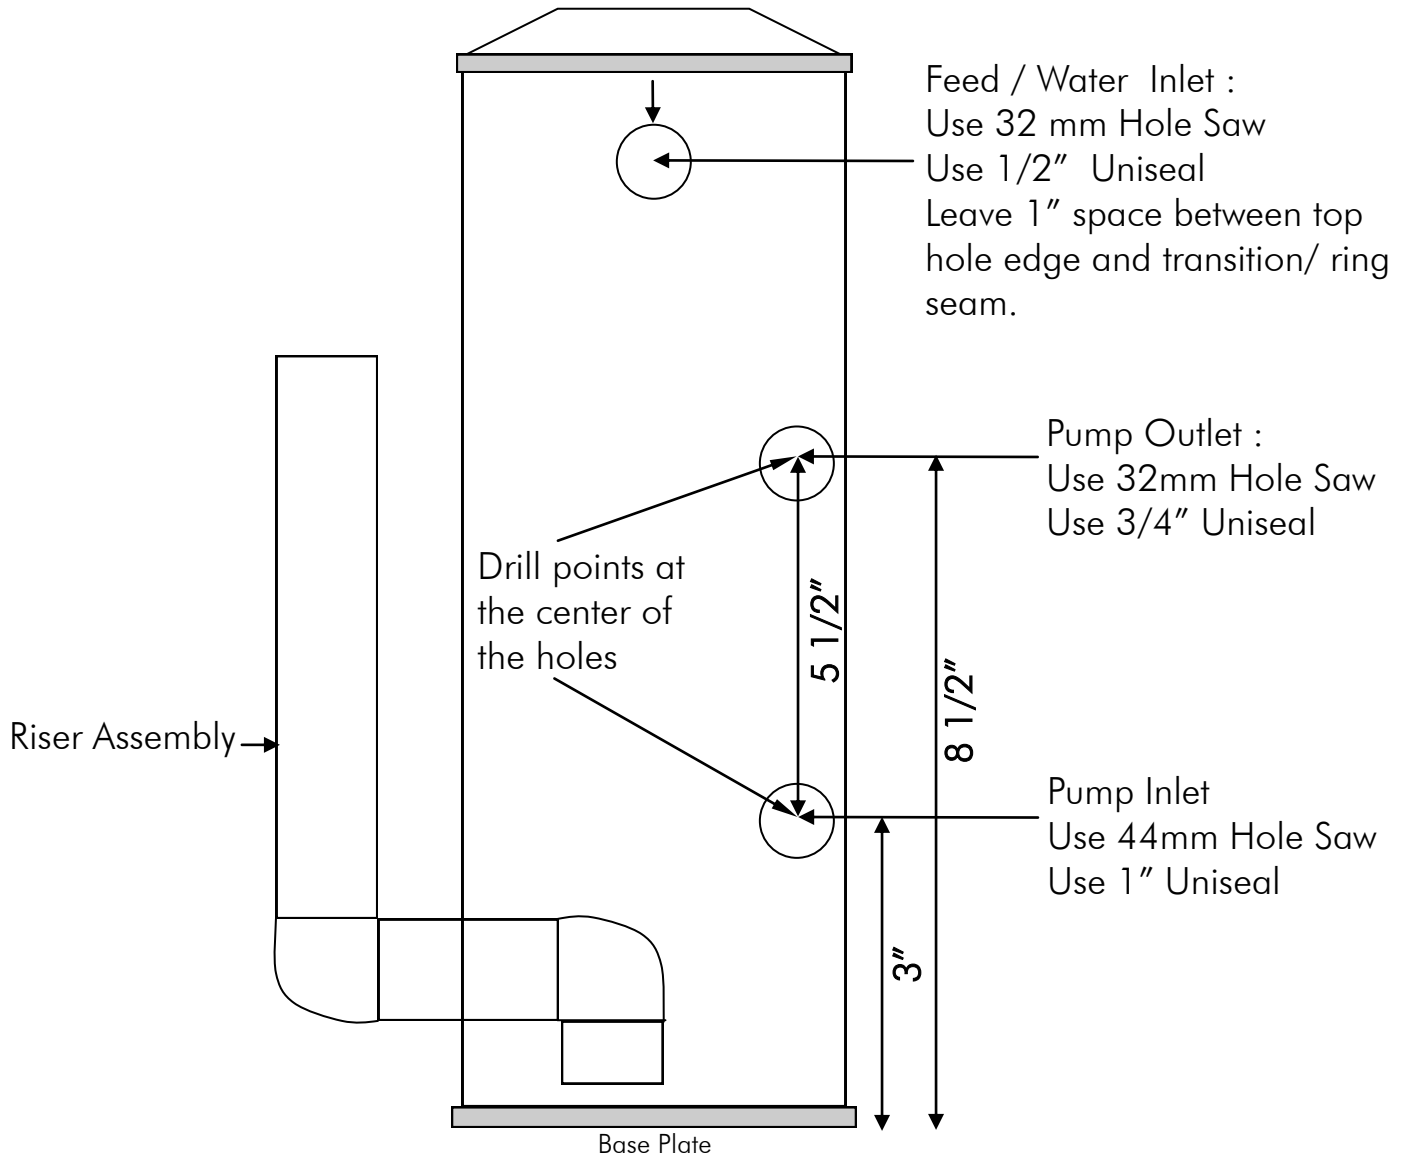

Euro-Reef, Inc.™

SP3-RC Conversion Kit for:
CS/ES/RS: 6-2, 6-2+ & 135 models

****Pump should be mounted 180 degrees from Riser Pipe****

(Image Not to Scale)