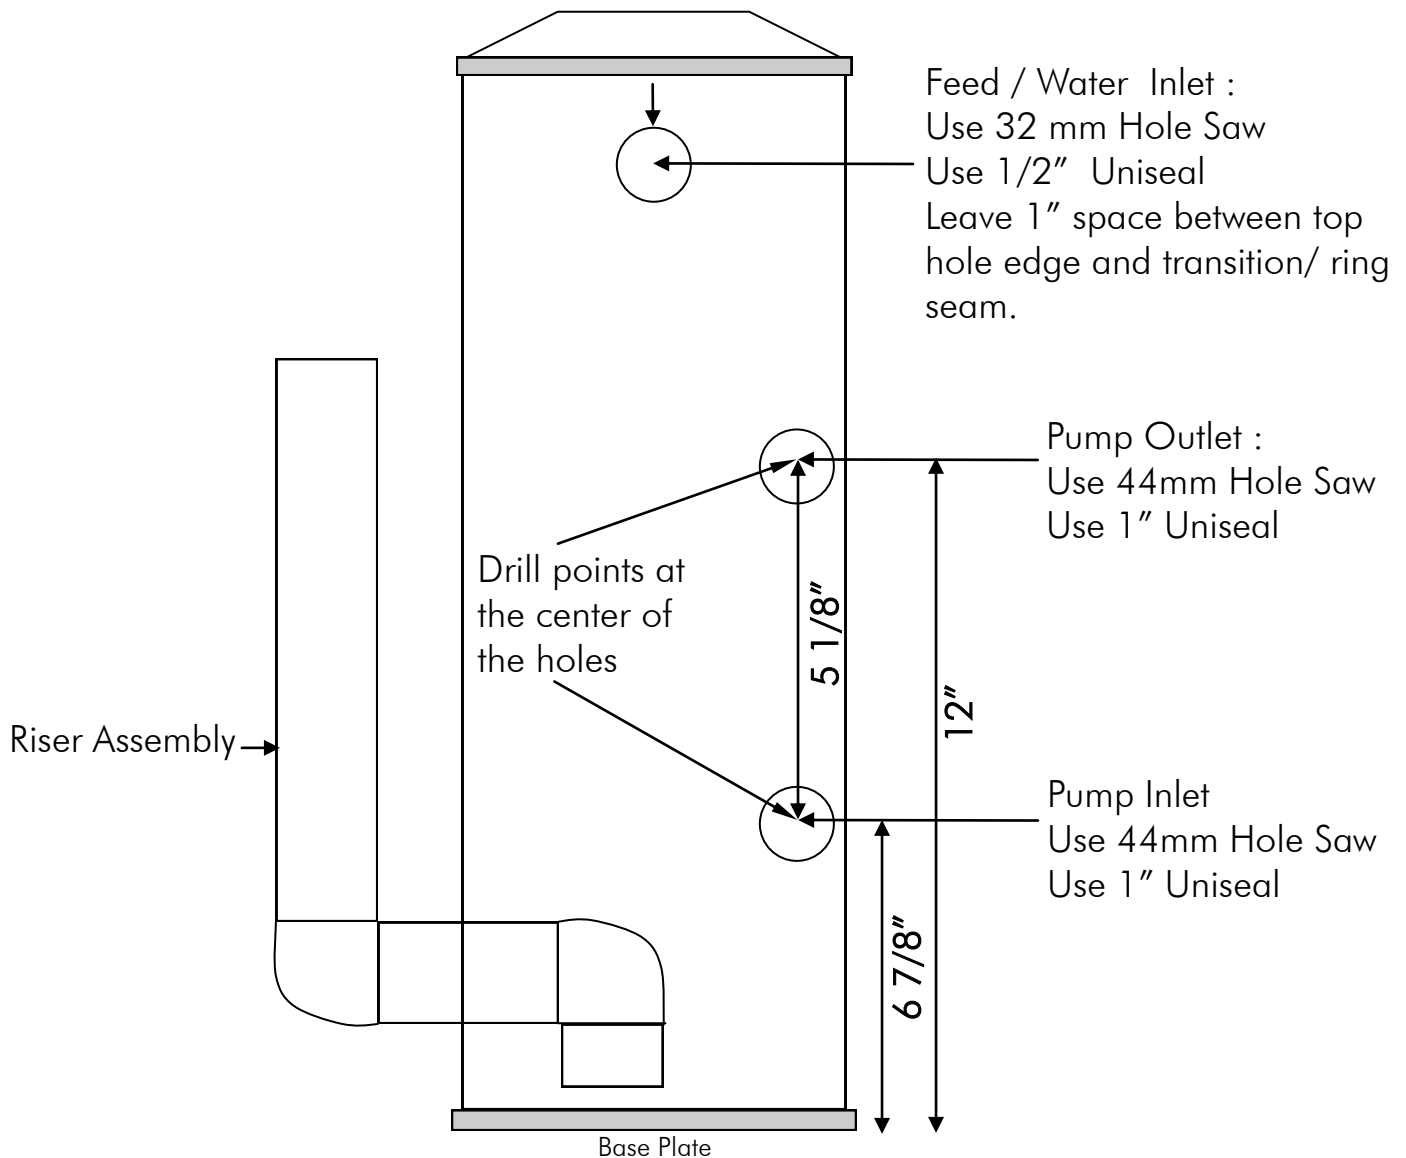

# Euro-Reef, Inc.™

SPE5-RC Conversion Kit for:  
CS/ES/RS: 8-3, 8-3+ & 250 models

**\*\*Pump should be mounted 180 degrees from Riser Pipe\*\***

(Image Not to Scale)